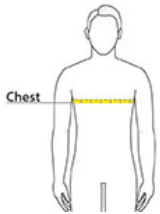

SPEC SHEET + MEASUREMENTS

Carhartt® Dog Chore Coat. CTP0000505

Product photo

Protect your pup in wet, windy weather with a rugged chore coat that is simple to take on and off.

- 12-ounce, firm hand, 100% ring spun cotton duck canvas
- Quilted nylon lining for warmth and easy on/off
- Water-repellent coating
- Corduroy-trimmed collar tucks into coat
- Rivet-reinforced side pocket with button closure
- Fully adjustable hook and loop neck and chest tabs
- Carhartt label sewn on pocket

Sketches

front

back

SPEC SHEET + MEASUREMENTS

Carhartt® Dog Chore Coat. CTP0000505

SIZE CHARTS

	M	L	XL
Neck	18-23	22-26	24-29
Chest	22-28	25-38	30-45
Length	16	20	24

HOW TO MEASURE

CHEST

Measure under the arm and around the fullest part of the chest with arms down, keeping tape horizontal.

COLORS

Carhartt
Brown
PMS 463C